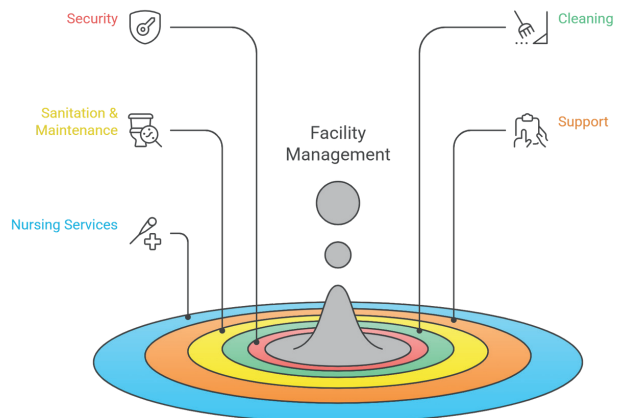

Rigorous Training Standards

We don't just deploy manpower; we deploy highly trained professionals. Our experienced trainers provide both physical and classroom instruction covering:

- Complete awareness of modern security systems and emergency protocols.
- Tackling conflicts, effective mob control, and handling sudden agitational situations.
- Lethal checking systems to strictly control bad elements.
- Protection protocols for senior and middle-level executives.
- Regular drills, job rotation, and continuous briefing.

Total Security and House Keeping Solutions

Specialized Security Personnel

Whether you operate an industrial plant, a banking institution, a government organization, a hospital, or a shopping mall, we provide specialized personnel tailored to your exact needs:

- Skilled Security Guards & Supervisors
- Armed Guards / Gunmen
- Bouncers & Event Security
- Firemen & Safety Inspectors
- Lady Security Personnel
- Security Officers & Assistant Security Officers

360-Degree Security Operations

Our security protocols extend far beyond simple guarding. We implement and manage comprehensive security frameworks, including:

- **Access & Perimeter Control:** Managing men and material gate controls, access control systems, and regulating internal plant vehicle movement.
- **Surveillance & Detection:** 24/7 CCTV surveillance monitoring, intrusion detection systems, and alarm auditing.
- **Risk & Intelligence Management:** Conducting background investigations, security surveys, vulnerability analysis, and generating confidential intelligence reports.
- **Community Integration:** Active liaisoning with local police stations to ensure rapid response and localized support.